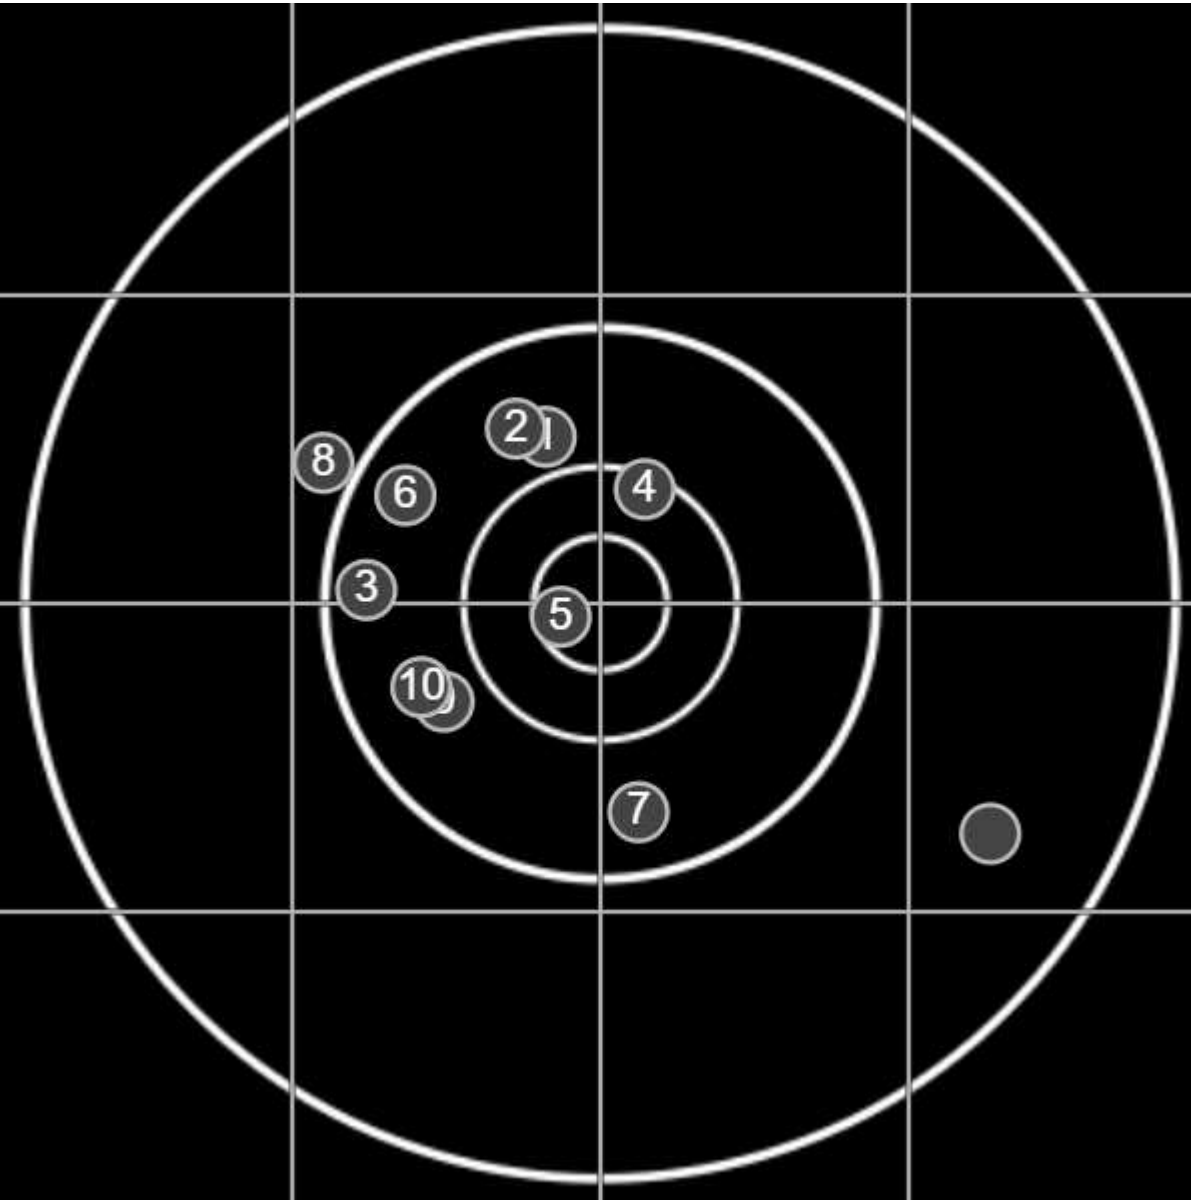

**SILVER  
MOUNTAIN  
TARGETS**  
Made in Canada

true  
5/2/2026  
12:47:33 PM

**BRC Series Shoot**  
Series 4  
600yd

**BRC T6 [-55]**  
AU-600y

Group: 243.5 mm  
(166.4w x 198.4h)

(Iron)

**Shooter**  
Dennis Lavelle[m04]

**49.2**

**FINAL**  
v: 1839, sd: 14.0

#	fps	score
10	1834	5
9	1867	5
8	1817	4
7	1843	5
	1837	4
6	1853	5
5	1839	<b>SV</b>
4	1833	<b>V</b>
3	1827	5
2	1847	5
1	1825	5
S1	1794	(2)

**SILVER  
MOUNTAIN  
TARGETS**  
Made in Canada

true  
5/2/2026  
1:54:55 PM

**BRC Series Shoot**  
Series 4  
600yd

**BRC T6 [-55]**  
AU-600y

Group: 676.0 mm  
(673.5w x 162.8h)

(Iron)  
**Shooter**  
Dennis Lavelle[m04]

**45.4**

**FINAL**  
v: 1846, sd: 16.2