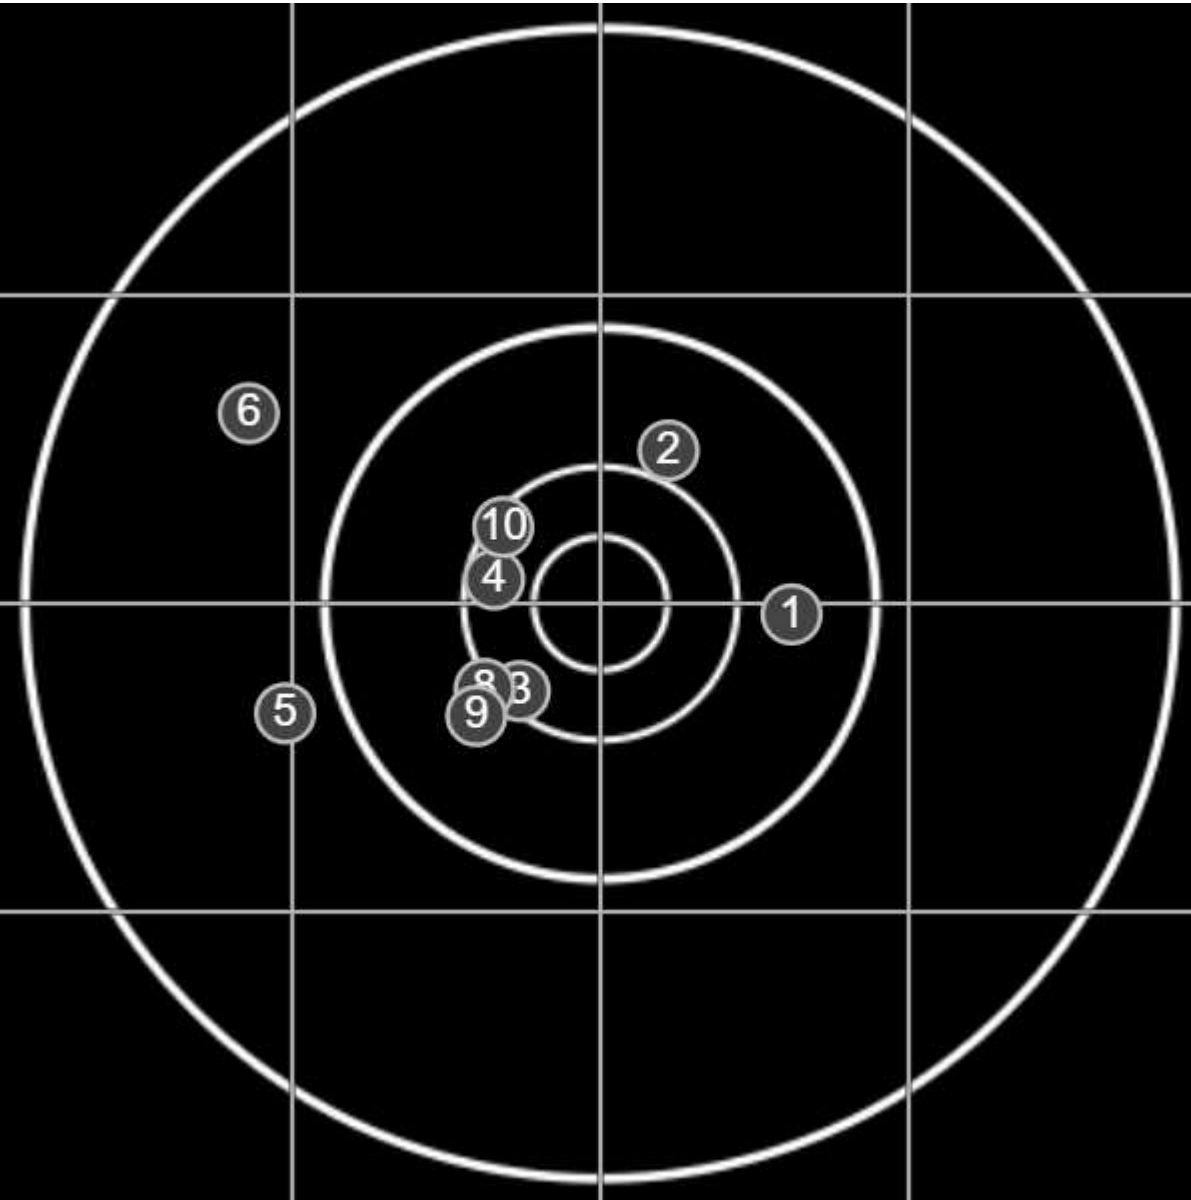

true  
5/2/2026  
1:54:55 PM

**BRC Series Shoot**  
Series 4  
600yd

**BRC T6 [-55]**  
AU-600y

Group: 676.0 mm  
(673.5w x 162.8h)

(Iron)  
**Shooter**  
Dennis Lavelle[m04]

**45.4**

**FINAL**  
v: 1846, sd: 16.2